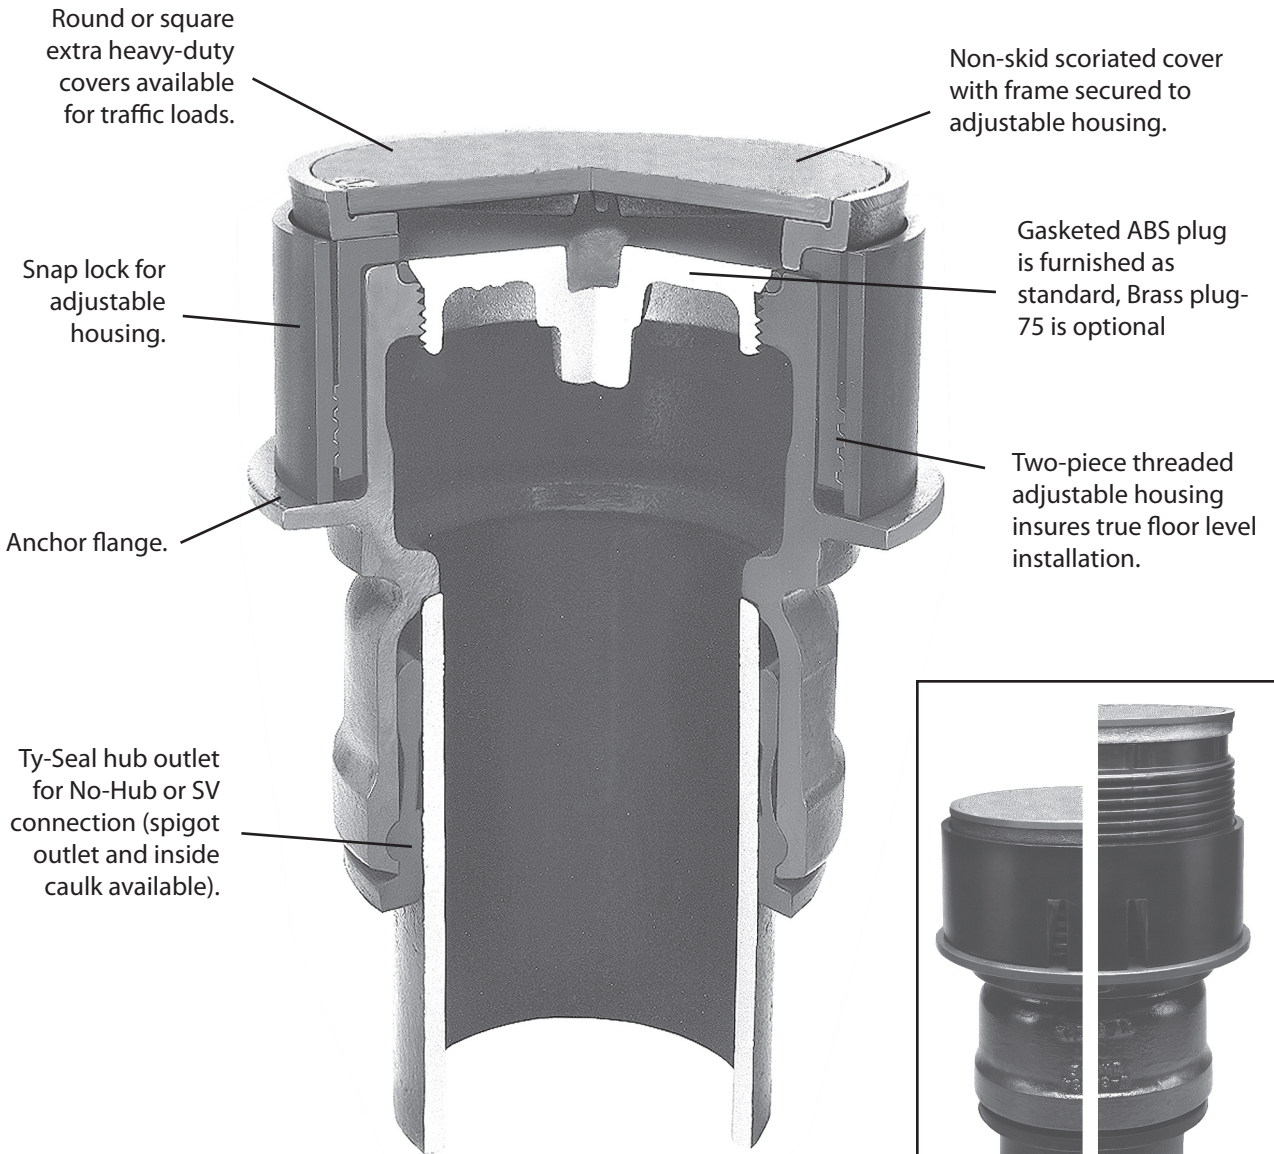

6000 (SV Hub Outlet, Spigot Outlet)

Cast iron cleanout with threaded adjustable housing, flanged ferrule and round secured nickel bronze top.

ANSI Load Class (Standard Top)

Light Duty (Under 2,000 lbs)

PIPE SIZE	TY-SEAL		NO-HUB		CAULK	
	B	C	B	B	B	B
2	4 1/4	2 3/8	4 1/4	4 1/4	6 1/2	6 1/2
3	4 1/4	2 3/8	4 1/4	4 1/4	6 1/2	6 1/2
4	4 1/4	2 1/2	4 1/4	4 1/4	6 1/2	6 1/2
5	4 1/4	2 1/2	4 1/4	4 1/4	N/A	N/A
6	4 3/8	2 5/8	4 1/4	4 1/4	N/A	N/A

Cat. No.	Pipe Size	B	Wt. Lbs.
<input type="checkbox"/> 6002,1	2	2 1/2	16
<input type="checkbox"/> 6003,1	3	2 3/4	17
<input type="checkbox"/> 6004,1	4	3	18
<input type="checkbox"/> 6005,1	5	3	19
<input type="checkbox"/> 6006,1	6	3	21

Exclusive Features

Round or square extra heavy-duty covers available for traffic loads.

Non-skid scoriated cover with frame secured to adjustable housing.

Snap lock for adjustable housing.

Gasketed ABS plug is furnished as standard, Brass plug-75 is optional

Anchor flange.

Two-piece threaded adjustable housing insures true floor level installation.

Ty-Seal hub outlet for No-Hub or SV connection (spigot outlet and inside caulk available).

Vandal-proof screws standard on all nickel-bronze tops; security screws optional.